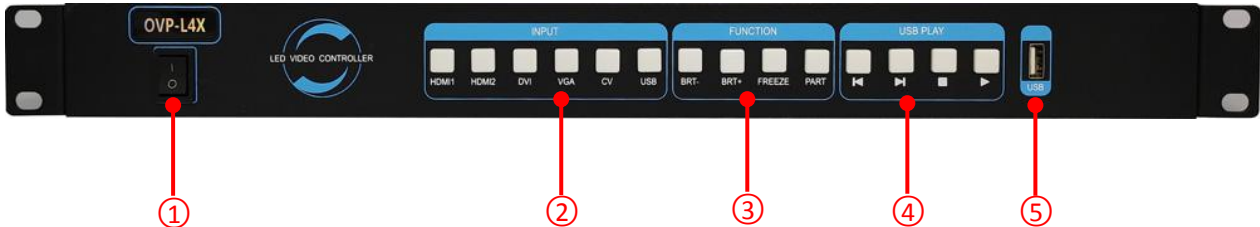

OVP-L4X Specifications

Version : V1.0 Release date : 2020.03.24

Description

OVP-L4X a video processing equipment developed for LED large screen, showing and rental, conference room, studio and other markets. This product adopts HD image processing technology which specially designed for small spacing LED display screen. It can realize point-to-point input and output for large HD resolution LED screen, so it can effectively eliminate the phenomenon of edge saw tooth caused by image amplification, and reduce the out-of-focus blur feeling of image after amplification.

Features

- ◆ Maximum resolution is 5.24 million pixels, the horizontal maximum 8000pixels, vertical maximum 3840 pixels;
 - ◆ Cluster with 8 channels of Gigabit network output
 - ◆ Fast seamless switch between all input signage and output mode
 - ◆ With 6 channels HD digital and analog input interface;
 - ◆ Support 3 channel digital input port DVI\HDMI custom input resolution settings;
 - ◆ Support hot backup of input signal source;
 - ◆ 8 user modes can be stored for users to quickly call;
 - ◆ With "intelligent navigation" setting function, convenient for users to quickly set;
- The device can be controlled through LAN,, USB interface

Panel instruction

Front panel

Interface instruction	
1	Power switch
2	INPUT area [DVII] ~ [USB] 6 buttons, 6 nos of input port button.
3	FUNCTION area This area is for some functions and menu shortcut settings, including the following four keys [BRT-] : Reduce the brightness shortcut key. [BRT+] : Add the brightness shortcut key. [FREEZE] : Image static shortcut key [PART] : Part display and full screen display switch button.
4	USB PLAY Area USB operation area: up,next ,stop ,play
5	USB interface Usb interface

Back panel

Video input source	
DVI	DVI interface
HDMI1	HDMI1 interface
HDMI2	HDMI2 interface
CV	PAL\NTSC complex video signage input port
VGA	VGA interface

Video input port	
LED1~LED8	Gigabit network output,Send via network cable to LED screen